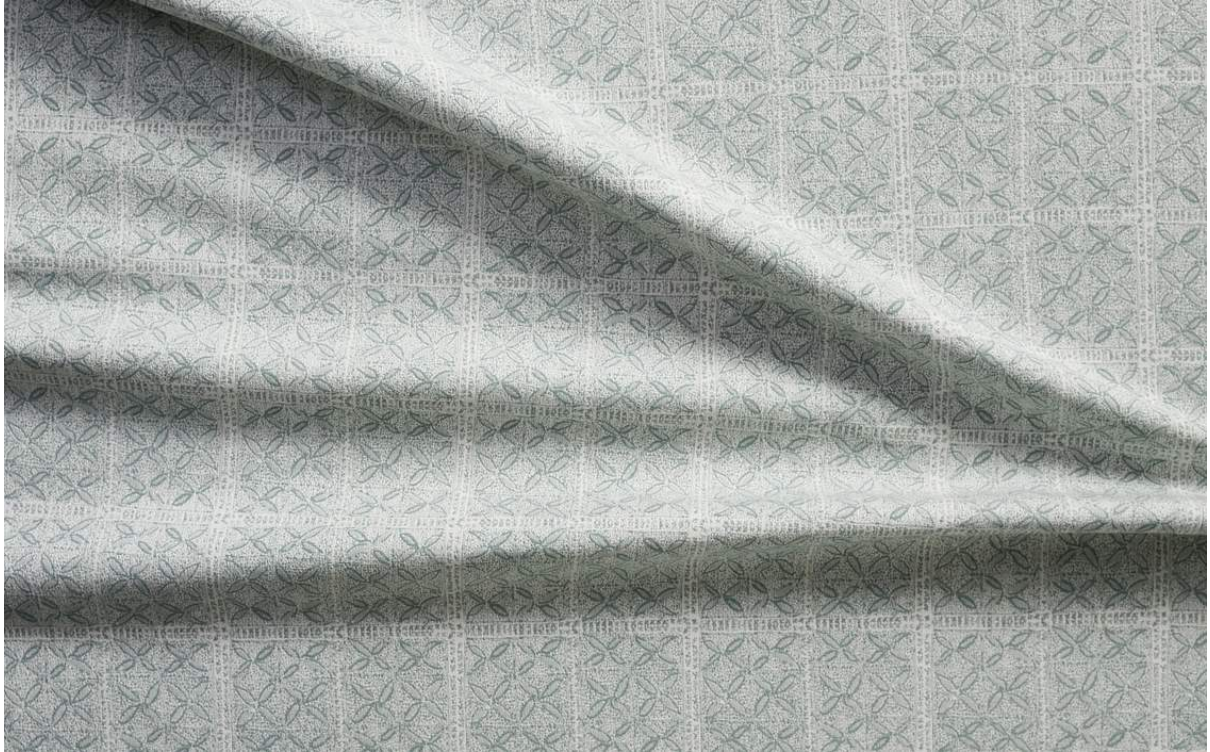

## JARDIN: ROBIN'S EGG

MH-5711-4610

We imagined a greenhouse full of potted seedlings when we painted the watercolor artwork for Jardin. The soothing, small-scale geometry has an ever-so-subtle contrast.

This fabric is available as a custom in any of our exclusive finish-coordinating [Piume](#) colorways. Minimum yardages may apply.

Item Width: 54"

Vertical Repeat: 7.68"

Horizontal Repeat: 6.69"

Country of Origin: Italy