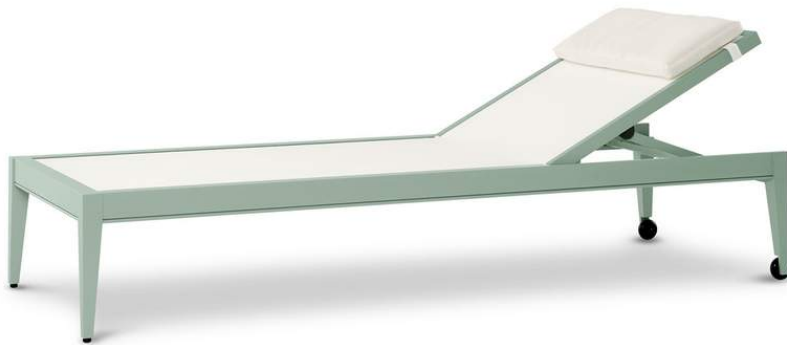

DUVAL YACHT SUN CHAISE

1241A-W

DUVAL YACHT SUN CHAISE
SHOWN IN LANCASTER BLUE

LENGTH	DEPTH	HEIGHT	SEAT HEIGHT
81"	32.25"	14.75"	14.75"