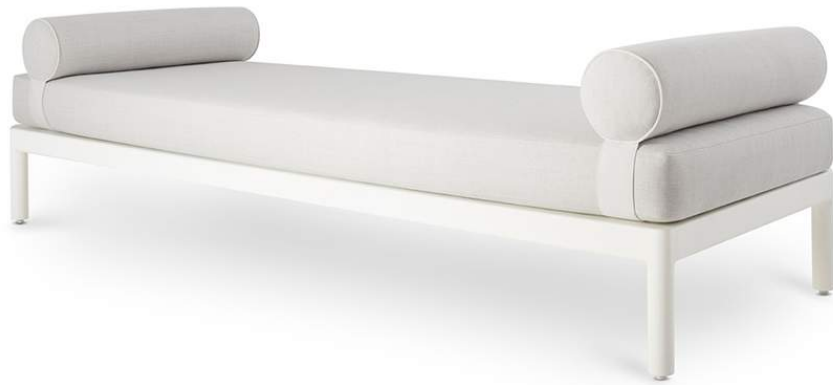

COUPER BACKLESS BENCH

2815A

COUPER BACKLESS BENCH
SHOWN IN CLASSIC WHITE FINISH

LENGTH	DEPTH	HEIGHT	COM YARDAGE
90"	30"	16.5"	7 yards