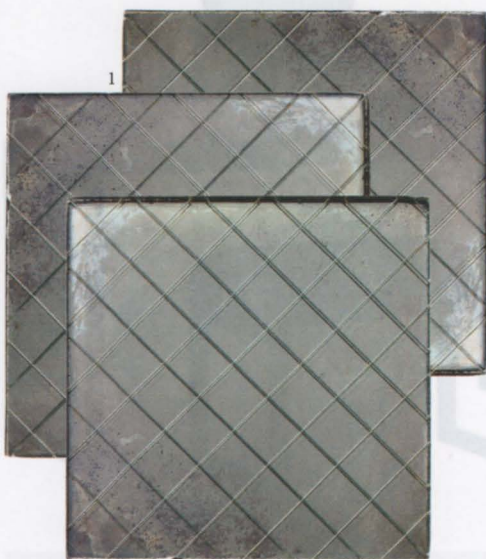

OCTOBER 2013 USA \$9.50 CAN \$9.95

THE WORLD OF INTERIORS

antennae roundup

1 'Versailles Mesh' mirrored tiles, £1,143 per sq m, Ann Sacks. 2 'Oak Branch' lantern, £2,268, Richard Taylor Designs. 3 'Iris' rug, £19,800, Parsua. 4 From left: large copper charger with bronze finish, by Kenneth Topp, £560; small natural-copper charger, by Kenneth Topp, £396; both Bronzino. 5 From left: '2075' door handle, from £200; '12092HR' door knob, from £300; both The Nanz Company. 6 Curtain pole with mini disc and elliptical finials (from top: brushed bronze; stainless steel), from £176, Walcot House. 7 Goshen-stone 'Lark' drinks table, £4,340, McKinnon & Harris. 8 'Decorative Leaf' ceiling centre, £53.40, Stevensons of Norwich. All prices include VAT. For suppliers' details see Address Book ▷