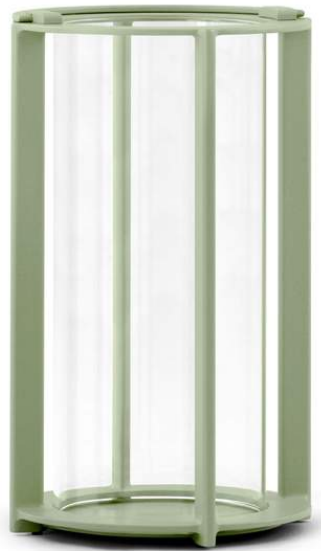

LEGGETT LANTERNS:  
LOCUST GROVE LICHEN

1110A-LOCUST-GROVE-LICHEN (SMALL)

1111A-LOCUST-GROVE-LICHEN (MEDIUM)

1112A-LOCUST-GROVE-LICHEN (LARGE)

1113A-TRIO-LOCUST-GROVE-LICHEN (TRIO)

SMALL

LENGTH	DEPTH	HEIGHT	GLASS DEPTH	GLASS HEIGHT
7.75"	7.75"	13"	4"	12"

MEDIUM

LENGTH	DEPTH	HEIGHT	GLASS DEPTH	GLASS HEIGHT
9.75"	9.75"	15"	6"	14"

LARGE

LENGTH	DEPTH	HEIGHT	GLASS DEPTH	GLASS HEIGHT
11.625"	11.625"	19"	8"	18"